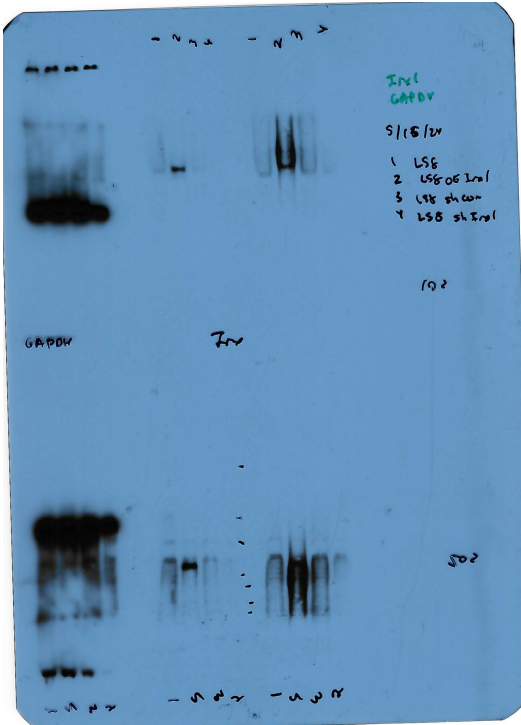

# Irx1 Western Blots from 5-14-24

Irx1 30 sec

Irx1 10sec

Gapdh 2 sec